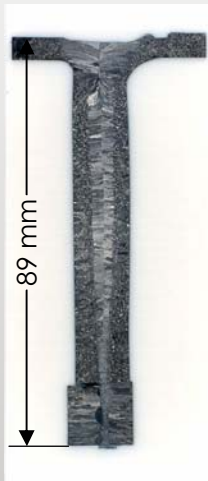

Aluminum  
Wheels

Advanced Material for  
Engines Gamma-TiAl

E-Brazed™  
Impeller for Compressors in Gas Pipelines

**PTR** **PTR-Precision Technologies, Inc.**  
 120 Post Rd.  
 Enfield, CT 06082-5625  
 USA  
 Phone 860-741-2281  
 Fax 860-745-7932  
 E-mail info@ptreb.com  
 Website ptreb.com